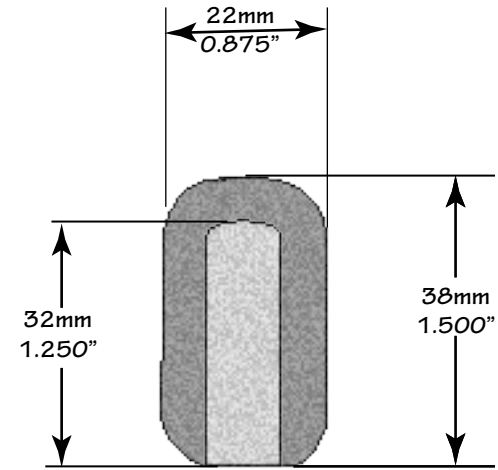

Inside Diameter: 0.625" (16mm)
Inside Depth: 1.250" (32mm)
Overall Height: 2.125" (54mm)
Overall Diameter: 1.375" (35mm)
Color: Black

HM-1632

Inside Diameter: 0.375" (10mm)
Inside Depth: 1.250" (32mm)
Overall Height: 1.500" (38mm)
Overall Diameter: 0.875" (22mm)
Color: Black