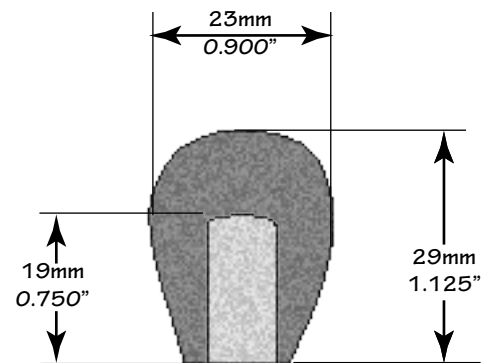

Inside Diameter: 0.437" (11mm)
Inside Depth: 1.250" (32mm)
Overall Height: 1.500" (38mm)
Overall Diameter: 1.125" (29mm)
Color: Black

HM-1132

Inside Diameter: 0.437" (11mm)
Inside Depth: 0.750" (19mm)
Overall Height: 1.125" (29mm)
Overall Diameter: 0.900" (23mm)
Color: Black